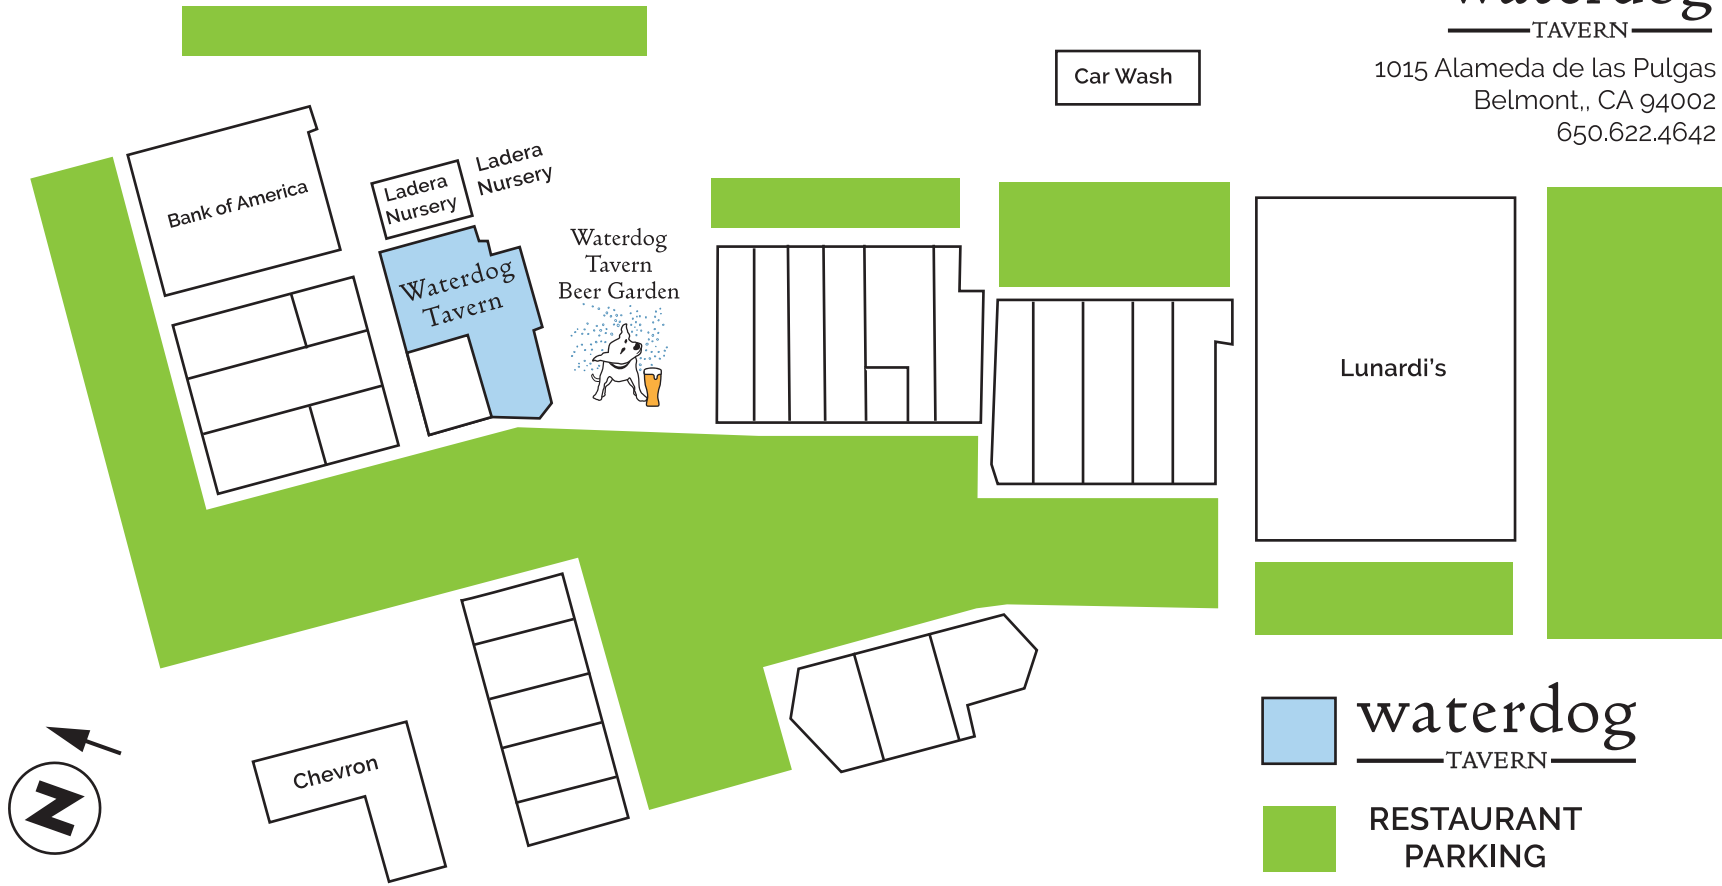

WATERDOG TAVERN PARKING

at Carlmont Village Shopping Center

waterdog
— TAVERN —

1015 Alameda de las Pulgas
Belmont, CA 94002
650.622.4642

RALSTON AVENUE

 **waterdog**
— TAVERN —

 **RESTAURANT
PARKING**

ALAMEDA DE LAS PULGAS